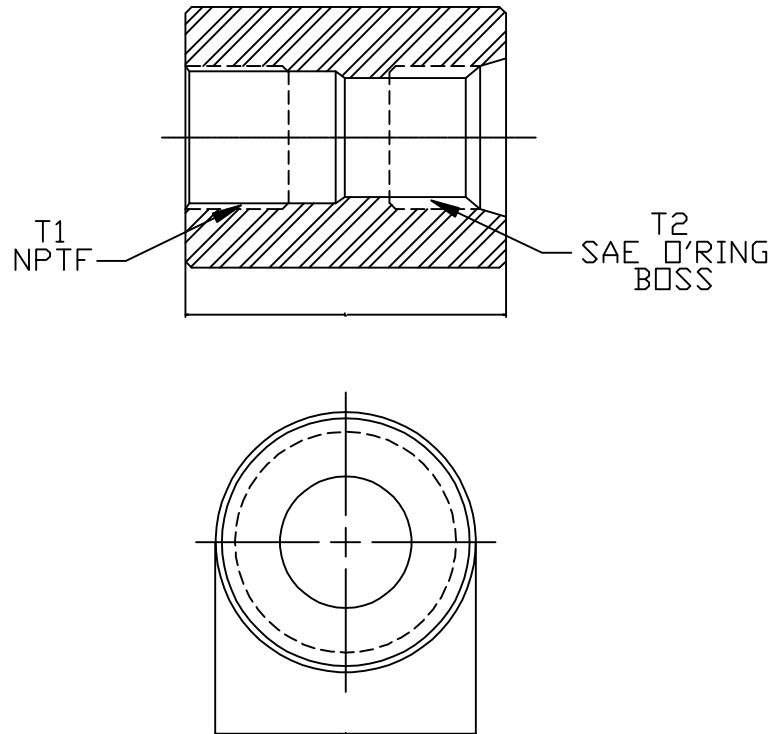

SAE x NPT FULL COUPLINGS 316L SS

MATERIAL: 316L SS

TRILEX PART #	L LENGTH	A DIAMETER	THREAD T2	THREAD T1	SAE NUMBER
3006SS	1.875	1.125	1/2-14 NPTF	9/16-18 UNF-2B	-6
3008SS	1.875	1.250	1/2-14 NPTF	3/4-16 UNF-2B	-8
3012SS	2.000	1.625	3/4-14 NPTF	1 1/16-12 UNF-2B	-12
3016SS	2.375	2.000	1-11 1/2 NPTF	1 5/16-12 UNF-2B	-16
3020SS	2.625	2.250	1 1/4-11 1/2 NPTF	1 5/8-12 UNF-2B	-20
3024SS	3.000	2.500	1 1/2-11 1/2 NPTF	1 7/8-12 UNF-2B	-24
3032SS	2.875	3.000	2-11 1/2 NPTF	2 1/2-12 UNF-2B	-32

NOTE: -AVAILABLE IN 304L SS UPON REQUEST
 -MTR'S AVAILABLE UPON REQUEST