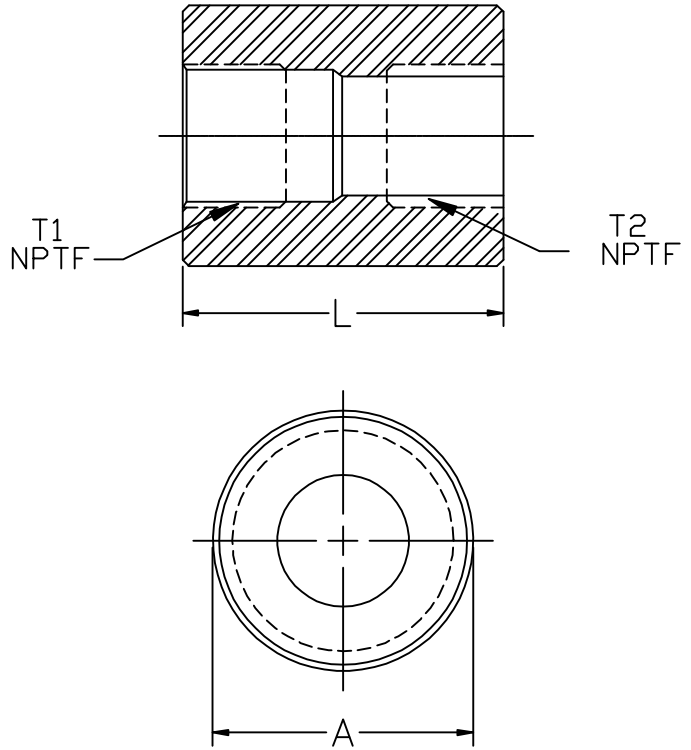

NPTF FULL COUPLINGS 316L SS

MATERIAL: 316L SS 3000# COUPLING

TRILEX PART #	L LENGTH	A DIAMETER	THREAD T2	THREAD T1	
3906SS	1.000	0.875	3/8" NPTF	3/8" NPTF	
3908SS	1.125	1.125	1/2" NPTF	1/2" NPTF	
3912SS	1.500	1.375	3/4" NPTF	3/4" NPTF	
3916SS	2.000	1.750	1" NPTF	1" NPTF	
3920SS	2.375	2.250	1-1/4" NPTF	1-1/4" NPTF	
3924SS	2.375	2.500	1-1/2" NPTF	1-1/2" NPTF	
3932SS	2.500	3.000	2" NPTF	2" NPTF	

NOTE: -AVAILABLE IN 304L SS UPON REQUEST
-MTR'S AVAILABLE UPON REQUEST