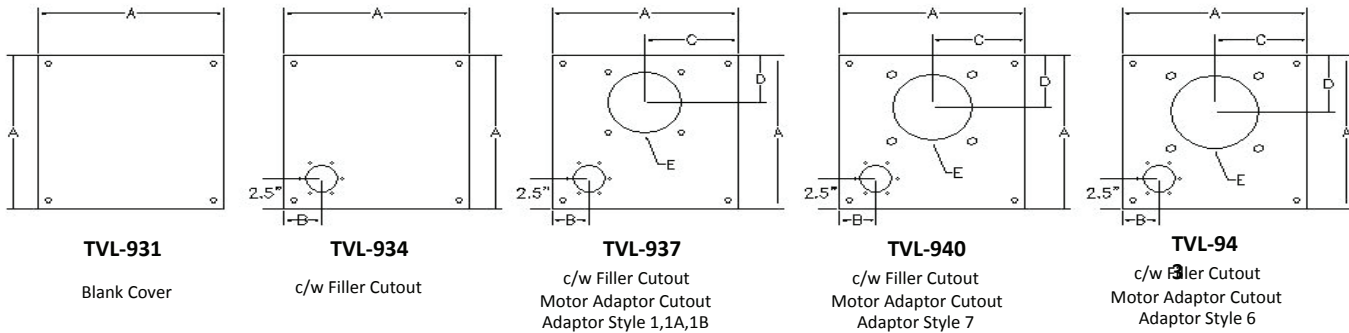

VERTICAL LIDS - "TVL-14" STYLE

Cover Plates for TV-145,TV-146 Reservoirs

Cover Plates for TV-147,TV-148,TV-149 Reservoirs

VERTICAL LIDS - "TVL" STYLE							
PART #	A length/width	B center	C center	D center	E hole dia	MOTOR FRAME	WEIGHT (lbs)
						ADAPTOR STYLE	
TVL-920	12-1/2"	2-3/4"	n/a	n/a	n/a	n/a	12
TVL-923	12-1/2"	2-3/4"	n/a	n/a	n/a	n/a	12
TVL-926	12-1/2"	2-3/4"	6-1/4"	5"	5-3/16"	56C/145TC STYLE 1	12
TVL-929	12-1/2"	2-3/4"	6-1/4"	5"	6-1/4"	182C/256TC STYLE 7	12
TVL-931	16-1/2"	2-3/4"	n/a	n/a	n/a	n/a	20
TVL-934	16-1/2"	2-3/4"	n/a	n/a	n/a	n/a	20
TVL-937	16-1/2"	2-3/4"	8-1/4"	5-1/2"	5-3/16"	56C/145TC STYLE 1	20
TVL-940	16-1/2"	2-3/4"	8-1/4"	5-1/2"	6-1/4"	182C/256TC STYLE 7	20
TVL-943	16-1/2"	2-3/4"	8-1/4"	6-1/4"	9-1/8"	182C/256TC STYLE 6	20