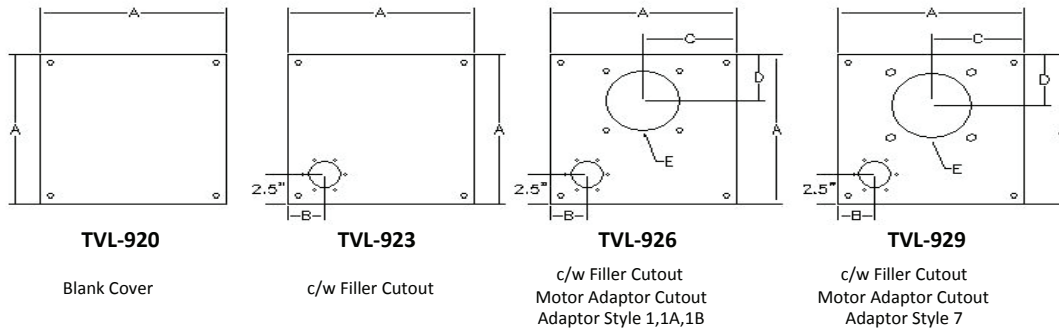

VERTICAL LIDS - "TVL-14" STYLE

Cover Plates for TV-145,TV-146 Reservoirs

Cover Plates for TV-147,TV-148,TV-149 Reservoirs

VERTICAL LIDS - "TVL" STYLE							
PART #	A length/width	B center	C center	D center	E hole dia	MOTOR FRAME	WEIGHT (lbs)
						ADAPTOR STYLE	
TVL-920	12-1/2"	2-3/4"	n/a	n/a	n/a	n/a	12
TVL-923	12-1/2"	2-3/4"	n/a	n/a	n/a	n/a	12
TVL-926	12-1/2"	2-3/4"	6-1/4"	5"	5-3/16"	56C/145TC STYLE 1	12
TVL-929	12-1/2"	2-3/4"	6-1/4"	5"	6-1/4"	182C/256TC STYLE 7	12
TVL-931	16-1/2"	2-3/4"	n/a	n/a	n/a	n/a	20
TVL-934	16-1/2"	2-3/4"	n/a	n/a	n/a	n/a	20
TVL-937	16-1/2"	2-3/4"	8-1/4"	5-1/2"	5-3/16"	56C/145TC STYLE 1	20
TVL-940	16-1/2"	2-3/4"	8-1/4"	5-1/2"	6-1/4"	182C/256TC STYLE 7	20
TVL-943	16-1/2"	2-3/4"	8-1/4"	6-1/4"	9-1/8"	182C/256TC STYLE 6	20