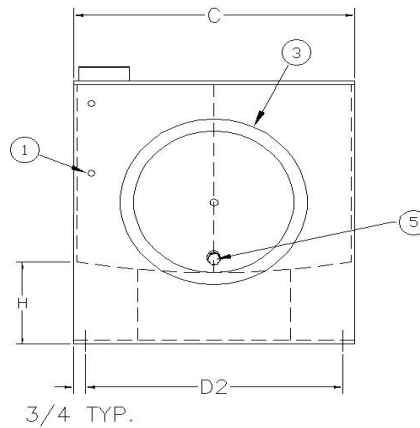

J.I.C. RESERVOIRS - "T1" STYLE

Each "T1" Style Reservoir includes:

- 1. (1) Oil Level & Temp. gauge holes
- 2. (1) Riser for Filler Breather
- 3. (2) Steel Endcovers with Gaskets
(1) Endcover incl. 3/4" SAE Drain & Plug
- Baffle with cutouts for circulation
- Exterior of Reservoir prime painted
- Interior coated with rust preventive oil

Sight Gauge:

- 10 to 200 Gal – 5" Sight Gauge (SLG-5T)
- 300 Gal & up – 10" Sight Gauge (SLG-10T)

Filler Breather:

- Bayonet Style – 40 micron (FBA-1-3S)

J.I.C. RESERVOIRS - "T1" STYLE													
PART #	CAPA. (GALS)	A length	B height	C width	MOUNTING CENTERS		END COVER	SIGHT GAUGE	PLATE THICKNESS			WEIGHT (lbs)	H
					D1 +/- 1/8"	D2 +/- 1/8"			END	TOP	BODY		
T1.10	10	22"	19 3/8"	18"	18 1/4"	16 1/2"	1 X 12"	5"	3/16"	3/16"	10 ga	105	6"
T1.15	15	26"	19 3/8"	18"	22 1/4"	16 1/2"	2 X 12"	5"	3/16"	3/16"	10 ga	105	6"
T1.20	20	30"	19 3/8"	18"	26 1/4"	16 1/2"	2 X 12"	5"	3/16"	3/16"	10 ga	125	6"
T1.30	30	36"	19 3/8"	24"	32 1/4"	22 1/2"	2 X 12"	5"	3/16"	3/16"	10 ga	178	6"
T1.40	40	36"	21"	24"	32 1/4"	22 1/2"	2 X 12"	5"	3/16"	3/16"	10 ga	190	6"
T1.50	50	36"	23"	24"	32 1/4"	22 1/2"	2 X 16"	5"	3/16"	3/16"	10 ga	200	6"
T1.60	60	48"	20 11/16"	27"	44 1/4"	25 1/2"	2 X 16"	5"	3/16"	3/8"	10 ga	314	5"
T1.80	80	60"	21 1/2"	27"	56 1/4"	25 1/2"	2 X 16"	5"	3/16"	3/8"	10 ga	398	6"
T1.100	100	60"	23 1/2"	27"	56 1/4"	25 1/2"	2 X 16"	5"	3/16"	3/8"	10 ga	418	6"
T1.120	120	60"	27"	30"	56 1/4"	28 1/2"	2 X 16"	5"	3/16"	3/8"	10 ga	616	6"
T1.150	150	60"	31"	30"	56 1/4"	28 1/2"	2 X 16"	5"	3/8"	3/8"	10 ga	681	6"
T1.200	200	72"	29 3/8"	36"	68 1/4"	34 1/2"	2 X 16"	5"	3/8"	3/8"	10 ga	908	6"
T1.300	300	72"	38 1/2"	36"	68 1/4"	34 1/2"	2 X 16"	10"	3/8"	3/8"	3/16	999	6"
T1.400	400	72"	38 1/2"	48"	68 1/4"	46 1/2"	2 X 16"	10"	3/8"	1/2"	3/16"	1578	6"
T1.500	500	72"	43"	48"	68 1/4"	46 1/2"	2 X 16"	10"	3/8"	1/2"	3/16"	1733	6"
T1.600	600	96"	43"	48"	92 1/4"	46 1/2"	2 X 16"	10"	3/8"	1/2"	3/16"	1838	6"
T1.700	700	96"	49"	48"	92 1/4"	46 1/2"	2 X 16"	10"	3/8"	1/2"	3/16"	1996	6"