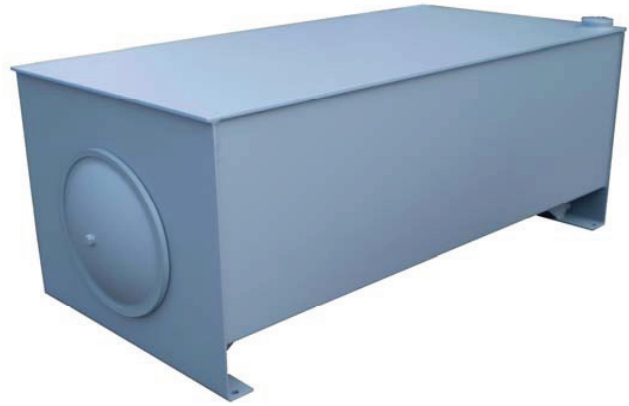

J.I.C. RESERVOIRS - "T1" STYLE

Each "T1" Style Reservoir includes:

- 1. (1) Oil Level & Temp. gauge holes
- 2. (1) Riser for Filler Breather
- 3. (2) Steel Endcovers with Gaskets
(1) Endcover incl. 3/4" SAE Drain & Plug
- Baffle with cutouts for circulation
- Exterior of Reservoir prime painted
- Interior coated with rust preventive oil

Sight Gauge:

- 10 to 200 Gal – 5" Sight Gauge (SLG-5T)
- 300 Gal & up – 10" Sight Gauge (SLG-10T)

Filler Breather:

- Bayonet Style – 40 micron (FBA-1-3S)

J.I.C. RESERVOIRS - "T1" STYLE													
PART #	CAPA. (GALS)	A length	B height	C width	MOUNTING CENTERS		END COVER	SIGHT GAUGE	PLATE THICKNESS			WEIGHT (lbs)	H
					D1 +/- 1/8"	D2 +/- 1/8"			END	TOP	BODY		
T1.10	10	22"	19 3/8"	18"	18 1/4"	16 1/2"	1 X 12"	5"	3/16"	3/16"	10 ga	105	6"
T1.15	15	26"	19 3/8"	18"	22 1/4"	16 1/2"	2 X 12"	5"	3/16"	3/16"	10 ga	105	6"
T1.20	20	30"	19 3/8"	18"	26 1/4"	16 1/2"	2 X 12"	5"	3/16"	3/16"	10 ga	125	6"
T1.30	30	36"	19 3/8"	24"	32 1/4"	22 1/2"	2 X 12"	5"	3/16"	3/16"	10 ga	178	6"
T1.40	40	36"	21"	24"	32 1/4"	22 1/2"	2 X 12"	5"	3/16"	3/16"	10 ga	190	6"
T1.50	50	36"	23"	24"	32 1/4"	22 1/2"	2 X 16"	5"	3/16"	3/16"	10 ga	200	6"
T1.60	60	48"	20 11/16"	27"	44 1/4"	25 1/2"	2 X 16"	5"	3/16"	3/8"	10 ga	314	5"
T1.80	80	60"	21 1/2"	27"	56 1/4"	25 1/2"	2 X 16"	5"	3/16"	3/8"	10 ga	398	6"
T1.100	100	60"	23 1/2"	27"	56 1/4"	25 1/2"	2 X 16"	5"	3/16"	3/8"	10 ga	418	6"
T1.120	120	60"	27"	30"	56 1/4"	28 1/2"	2 X 16"	5"	3/16"	3/8"	10 ga	616	6"
T1.150	150	60"	31"	30"	56 1/4"	28 1/2"	2 X 16"	5"	3/8"	3/8"	10 ga	681	6"
T1.200	200	72"	29 3/8"	36"	68 1/4"	34 1/2"	2 X 16"	5"	3/8"	3/8"	10 ga	908	6"
T1.300	300	72"	38 1/2"	36"	68 1/4"	34 1/2"	2 X 16"	10"	3/8"	3/8"	3/16	999	6"
T1.400	400	72"	38 1/2"	48"	68 1/4"	46 1/2"	2 X 16"	10"	3/8"	1/2"	3/16"	1578	6"
T1.500	500	72"	43"	48"	68 1/4"	46 1/2"	2 X 16"	10"	3/8"	1/2"	3/16"	1733	6"
T1.600	600	96"	43"	48"	92 1/4"	46 1/2"	2 X 16"	10"	3/8"	1/2"	3/16"	1838	6"
T1.700	700	96"	49"	48"	92 1/4"	46 1/2"	2 X 16"	10"	3/8"	1/2"	3/16"	1996	6"