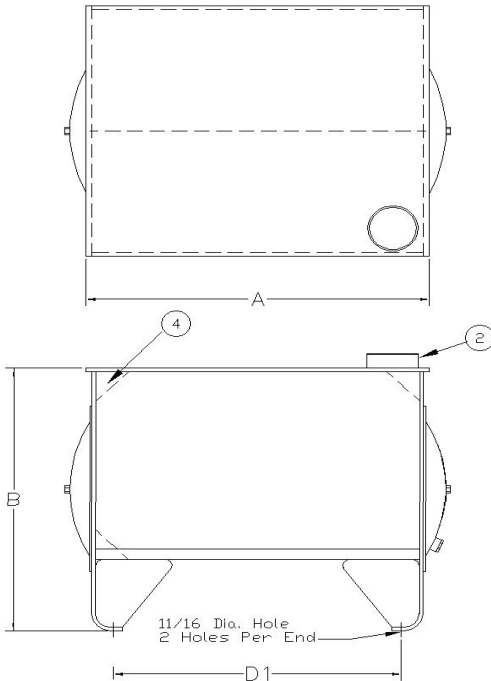

J.I.C. RESERVOIRS - "T1" STYLE

Each "T1" Style Reservoir includes:

- 1. (1) Oil Level & Temp. gauge holes
- 2. (1) Riser for Filler Breather
- 3. (2) Steel Endcovers with Gaskets
(1) Endcover incl. 3/4" SAE Drain & Plug
- Baffle with cutouts for circulation
- Exterior of Reservoir prime painted
- Interior coated with rust preventive oil

Sight Gauge:

- 10 to 200 Gal – 5" Sight Gauge (SLG-5T)
- 300 Gal & up – 10" Sight Gauge (SLG-10T)

Filler Breather:

- Bayonet Style – 40 micron (FBA-1-3S)

J.I.C. RESERVOIRS - "T1" STYLE													
PART #	CAPA. (GALS)	A length	B height	C width	MOUNTING CENTERS		END COVER	SIGHT GAUGE	PLATE THICKNESS			WEIGHT (lbs)	H
					D1 +/- 1/8"	D2 +/- 1/8"			END	TOP	BODY		
T1.10	10	22"	19 3/8"	18"	18 1/4"	16 1/2"	1 X 12"	5"	3/16"	3/16"	10 ga	105	6"
T1.15	15	26"	19 3/8"	18"	22 1/4"	16 1/2"	2 X 12"	5"	3/16"	3/16"	10 ga	105	6"
T1.20	20	30"	19 3/8"	18"	26 1/4"	16 1/2"	2 X 12"	5"	3/16"	3/16"	10 ga	125	6"
T1.30	30	36"	19 3/8"	24"	32 1/4"	22 1/2"	2 X 12"	5"	3/16"	3/16"	10 ga	178	6"
T1.40	40	36"	21"	24"	32 1/4"	22 1/2"	2 X 12"	5"	3/16"	3/16"	10 ga	190	6"
T1.50	50	36"	23"	24"	32 1/4"	22 1/2"	2 X 16"	5"	3/16"	3/16"	10 ga	200	6"
T1.60	60	48"	20 11/16"	27"	44 1/4"	25 1/2"	2 X 16"	5"	3/16"	3/8"	10 ga	314	5"
T1.80	80	60"	21 1/2"	27"	56 1/4"	25 1/2"	2 X 16"	5"	3/16"	3/8"	10 ga	398	6"
T1.100	100	60"	23 1/2"	27"	56 1/4"	25 1/2"	2 X 16"	5"	3/16"	3/8"	10 ga	418	6"
T1.120	120	60"	27"	30"	56 1/4"	28 1/2"	2 X 16"	5"	3/16"	3/8"	10 ga	616	6"
T1.150	150	60"	31"	30"	56 1/4"	28 1/2"	2 X 16"	5"	3/8"	3/8"	10 ga	681	6"
T1.200	200	72"	29 3/8"	36"	68 1/4"	34 1/2"	2 X 16"	5"	3/8"	3/8"	10 ga	908	6"
T1.300	300	72"	38 1/2"	36"	68 1/4"	34 1/2"	2 X 16"	10"	3/8"	3/8"	3/16	999	6"
T1.400	400	72"	38 1/2"	48"	68 1/4"	46 1/2"	2 X 16"	10"	3/8"	1/2"	3/16"	1578	6"
T1.500	500	72"	43"	48"	68 1/4"	46 1/2"	2 X 16"	10"	3/8"	1/2"	3/16"	1733	6"
T1.600	600	96"	43"	48"	92 1/4"	46 1/2"	2 X 16"	10"	3/8"	1/2"	3/16"	1838	6"
T1.700	700	96"	49"	48"	92 1/4"	46 1/2"	2 X 16"	10"	3/8"	1/2"	3/16"	1996	6"