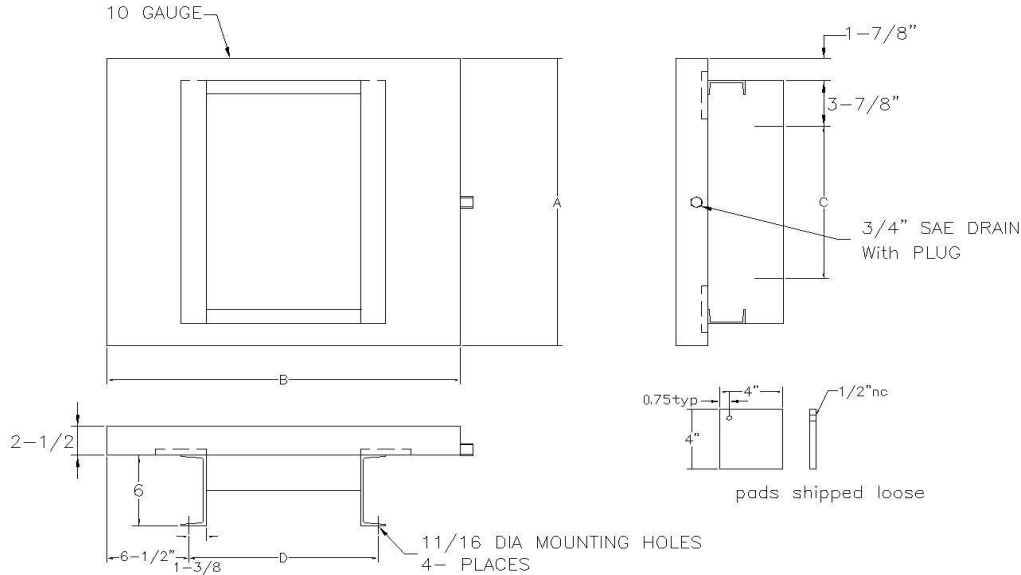

# ELEVATED DRIP TRAYS - "TDP" STYLE

1. Trays primed only

ELEVATED DRIP TRAYS - "TEDP" STYLE							
TANK SIZE	Trilex Part#	A width	B length	C centre	D centre	Shipping Weight	
						6"	12"
10	TDP-10	24-1/2"	28"	13"	15"	72#	91#
15	TDP-15	24-1/2"	32"	13"	19"	72#	91#
20	TDP-20	24-1/2"	36"	13"	23"	80#	99#
30	TDP-30	30-1/2"	42"	19"	29"	104#	127#
40	TDP-40	30-1/2"	42"	19"	29"	104#	127#
50	TDP-50	30-1/2"	42"	19"	29"	104#	127#
60	TDP-60	33-1/2"	54"	22"	41"	130#	155#
80	TDP-80	33-1/2"	66"	22"	53"	144#	180#
100	TDP-100	33-1/2"	66"	22"	53"	148#	184#
120	TDP-120	36-1/2"	66"	25"	53"	161#	190#
150	TDP-150	36-1/2"	66"	25"	53"	160#	189#
200	TDP-200	42-1/2"	78"	31"	65"	205#	238#
300	TDP-300	42-1/2"	78"	31"	65"	205#	238#

NOTE: drip pan can be ordered separately eg. TDP-30P

Dimensions are approximate, in inches.